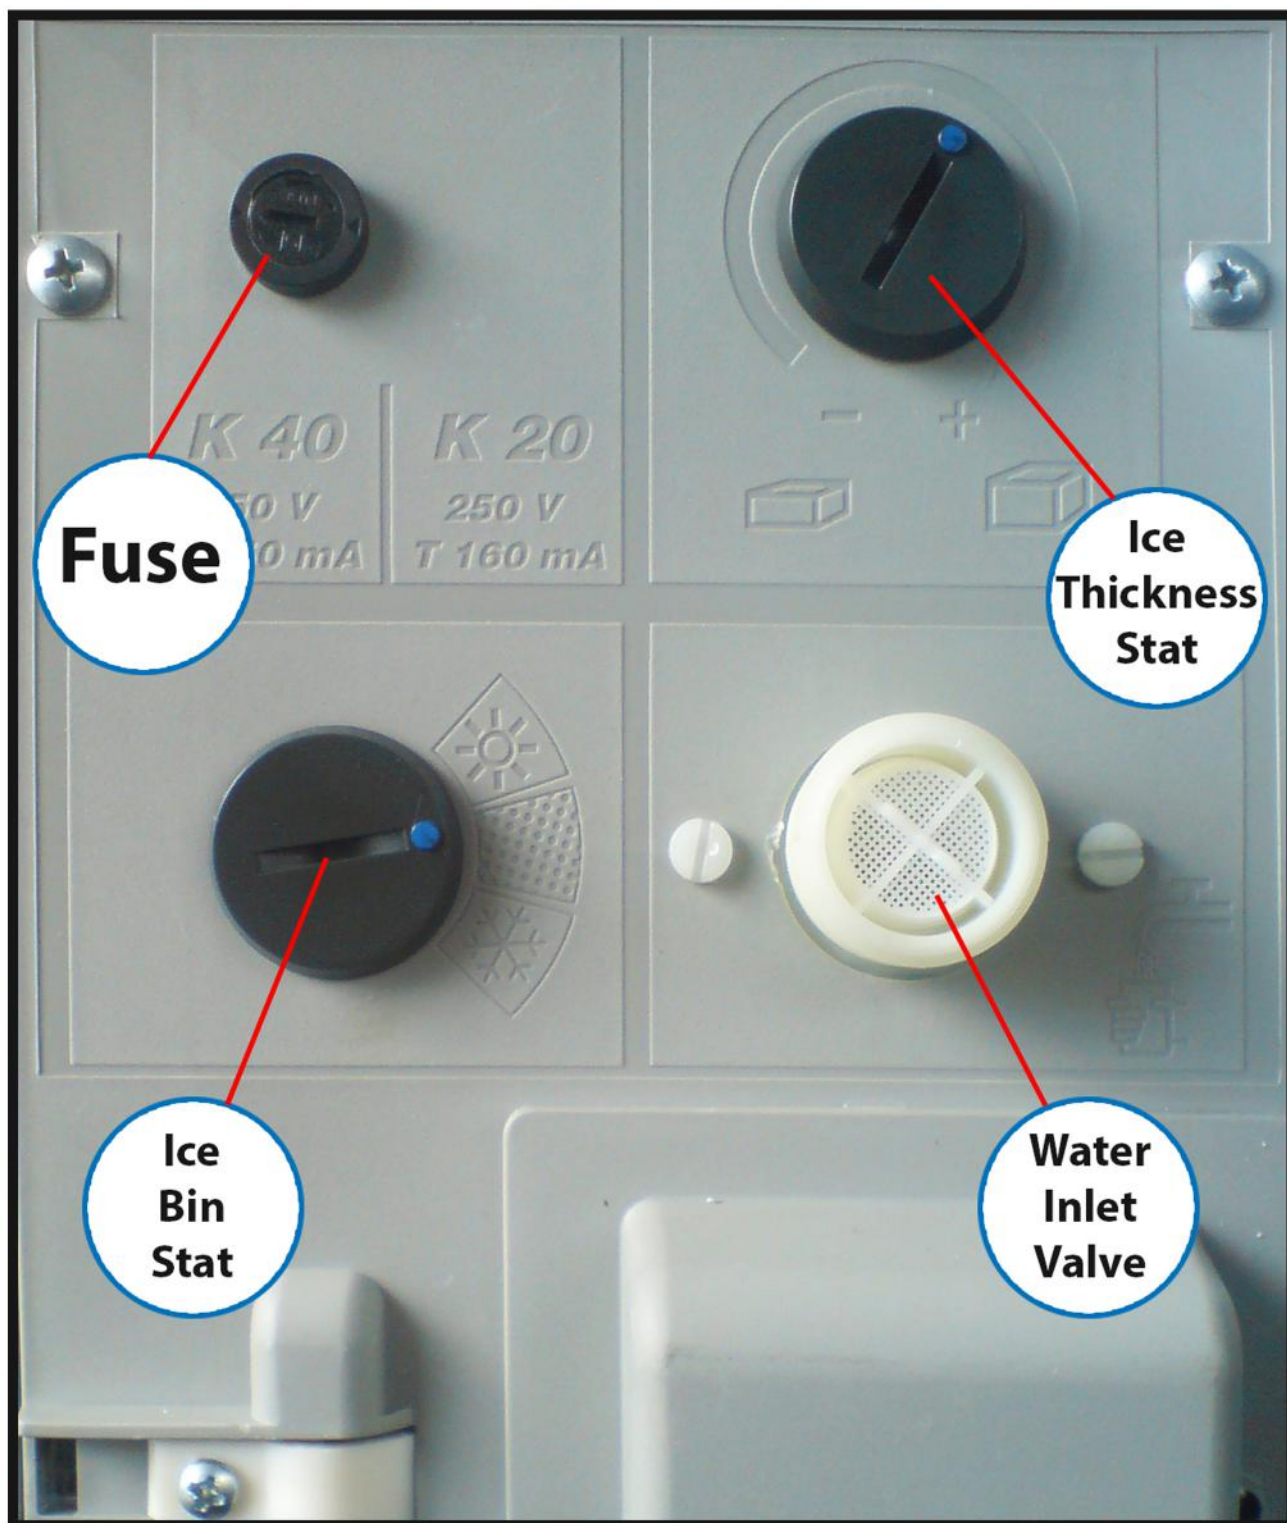

**INTERNAL &
CONTROLLER
VIEWS**

Spares Orderline 01254 888108

www.abcdirect2u.co.uk

REAR CONTROL PANEL

ABC
direct

Spares Orderline 01254 888108

www.abcdirect2u.co.uk

OVERHEAD OPEN VIEW