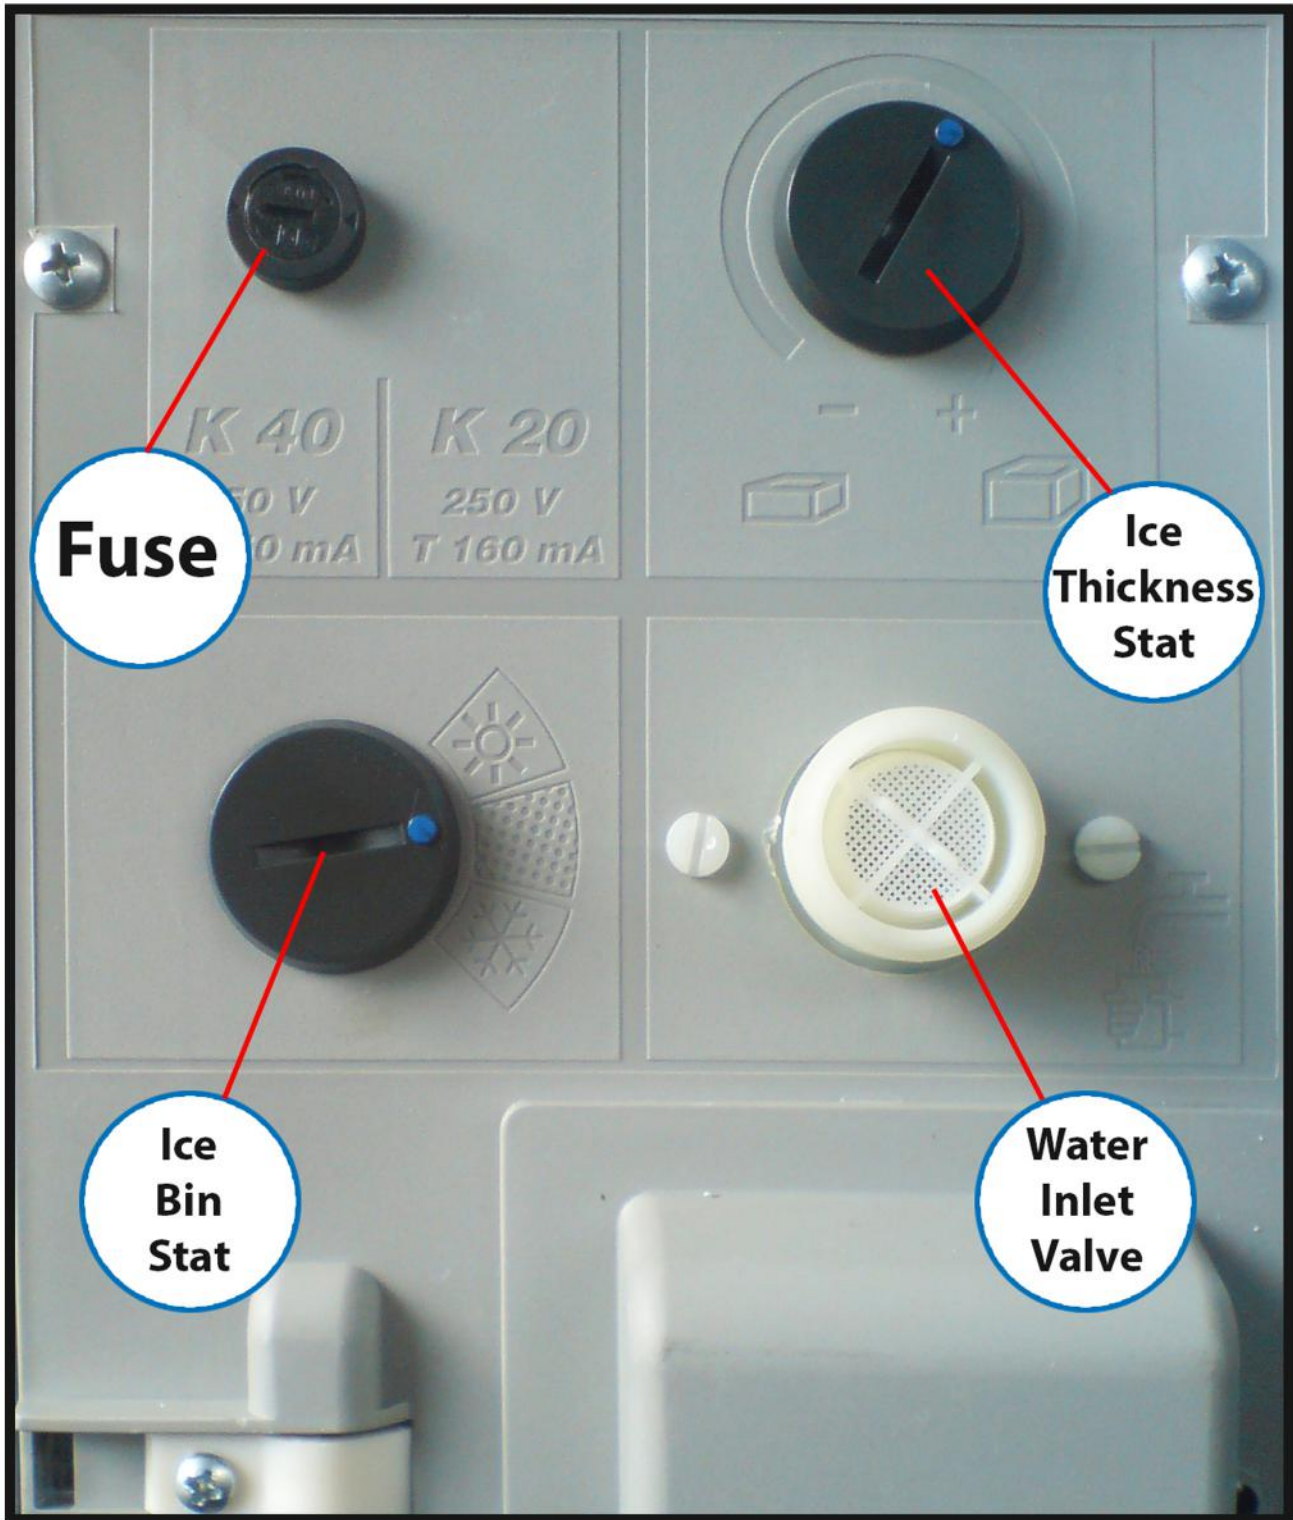

**INTERNAL &
CONTROLLER
VIEWS**

ABC
direct

Spares Orderline 01254 888108

www.abcdirect2u.co.uk

REAR CONTROL PANEL

ABC
direct

Spares Orderline 01254 888108

www.abcdirect2u.co.uk