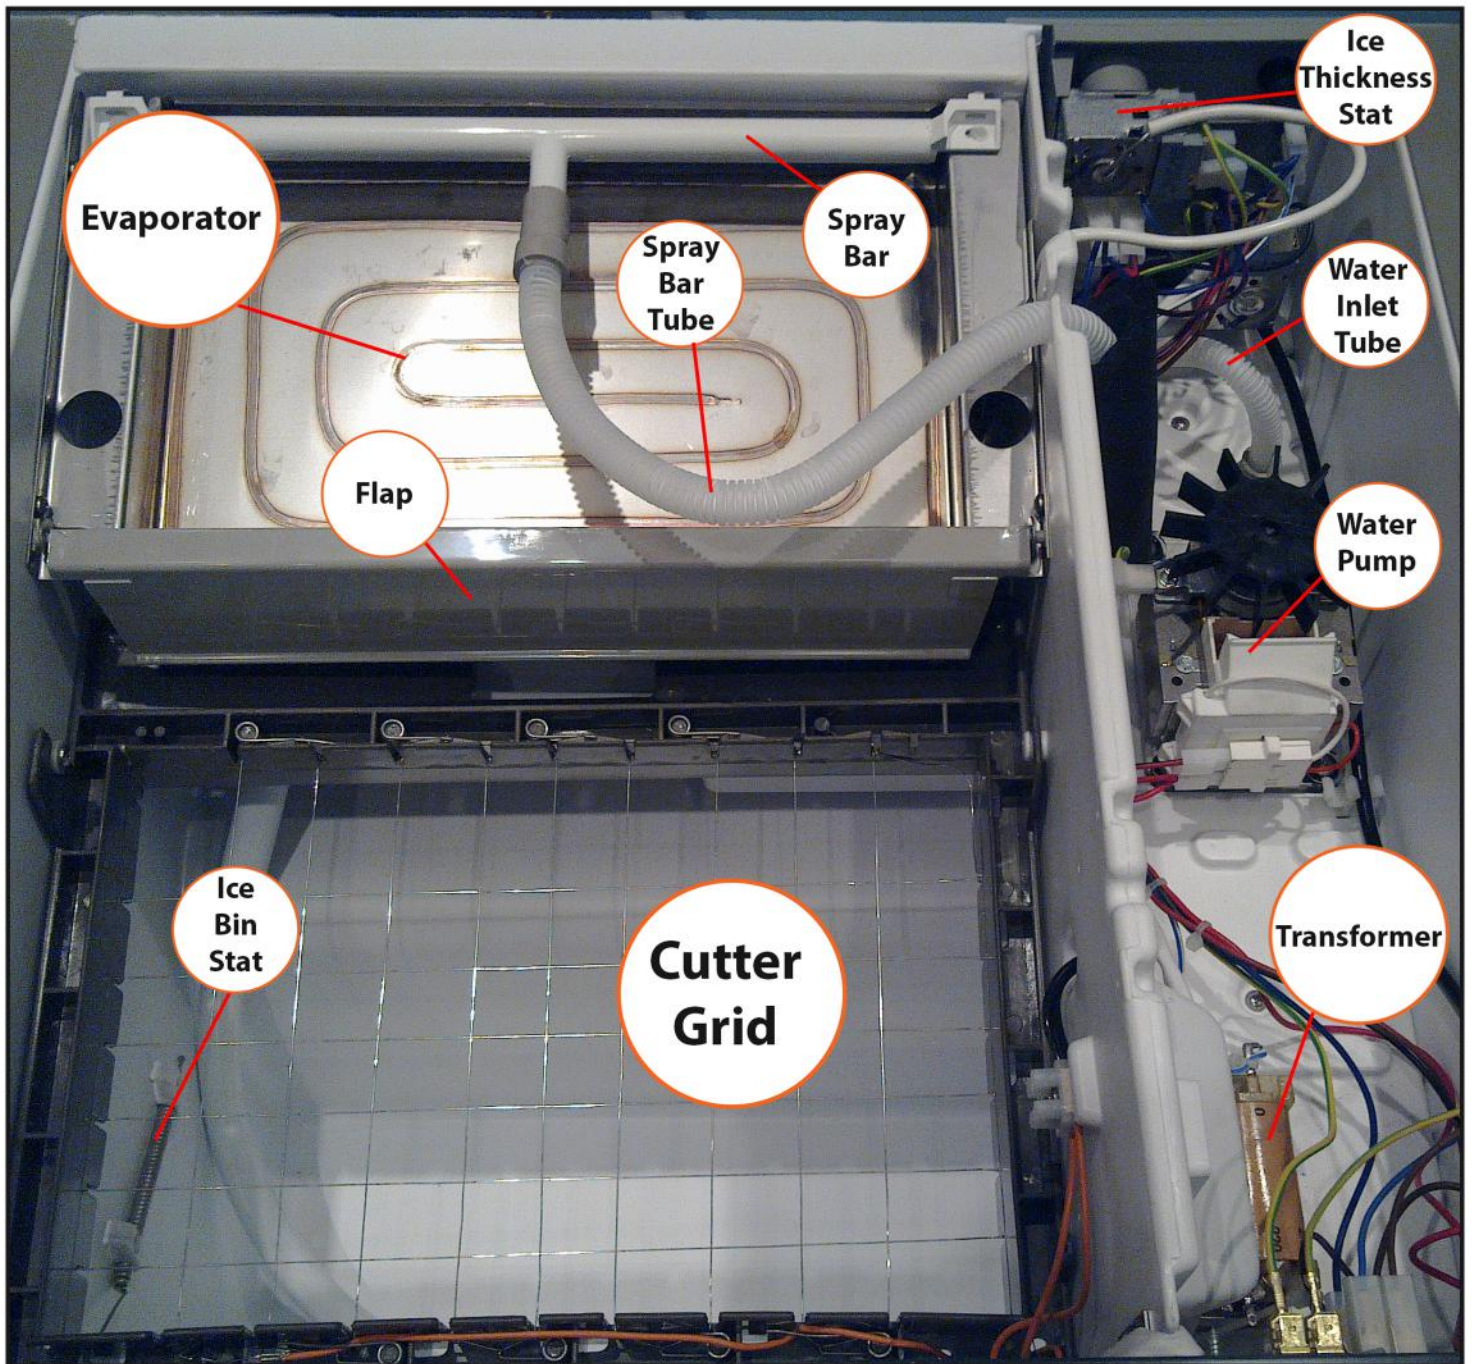

OVERHEAD OPEN VIEW

ABC
direct

Spares Orderline 01254 888108

www.abcdirect2u.co.uk